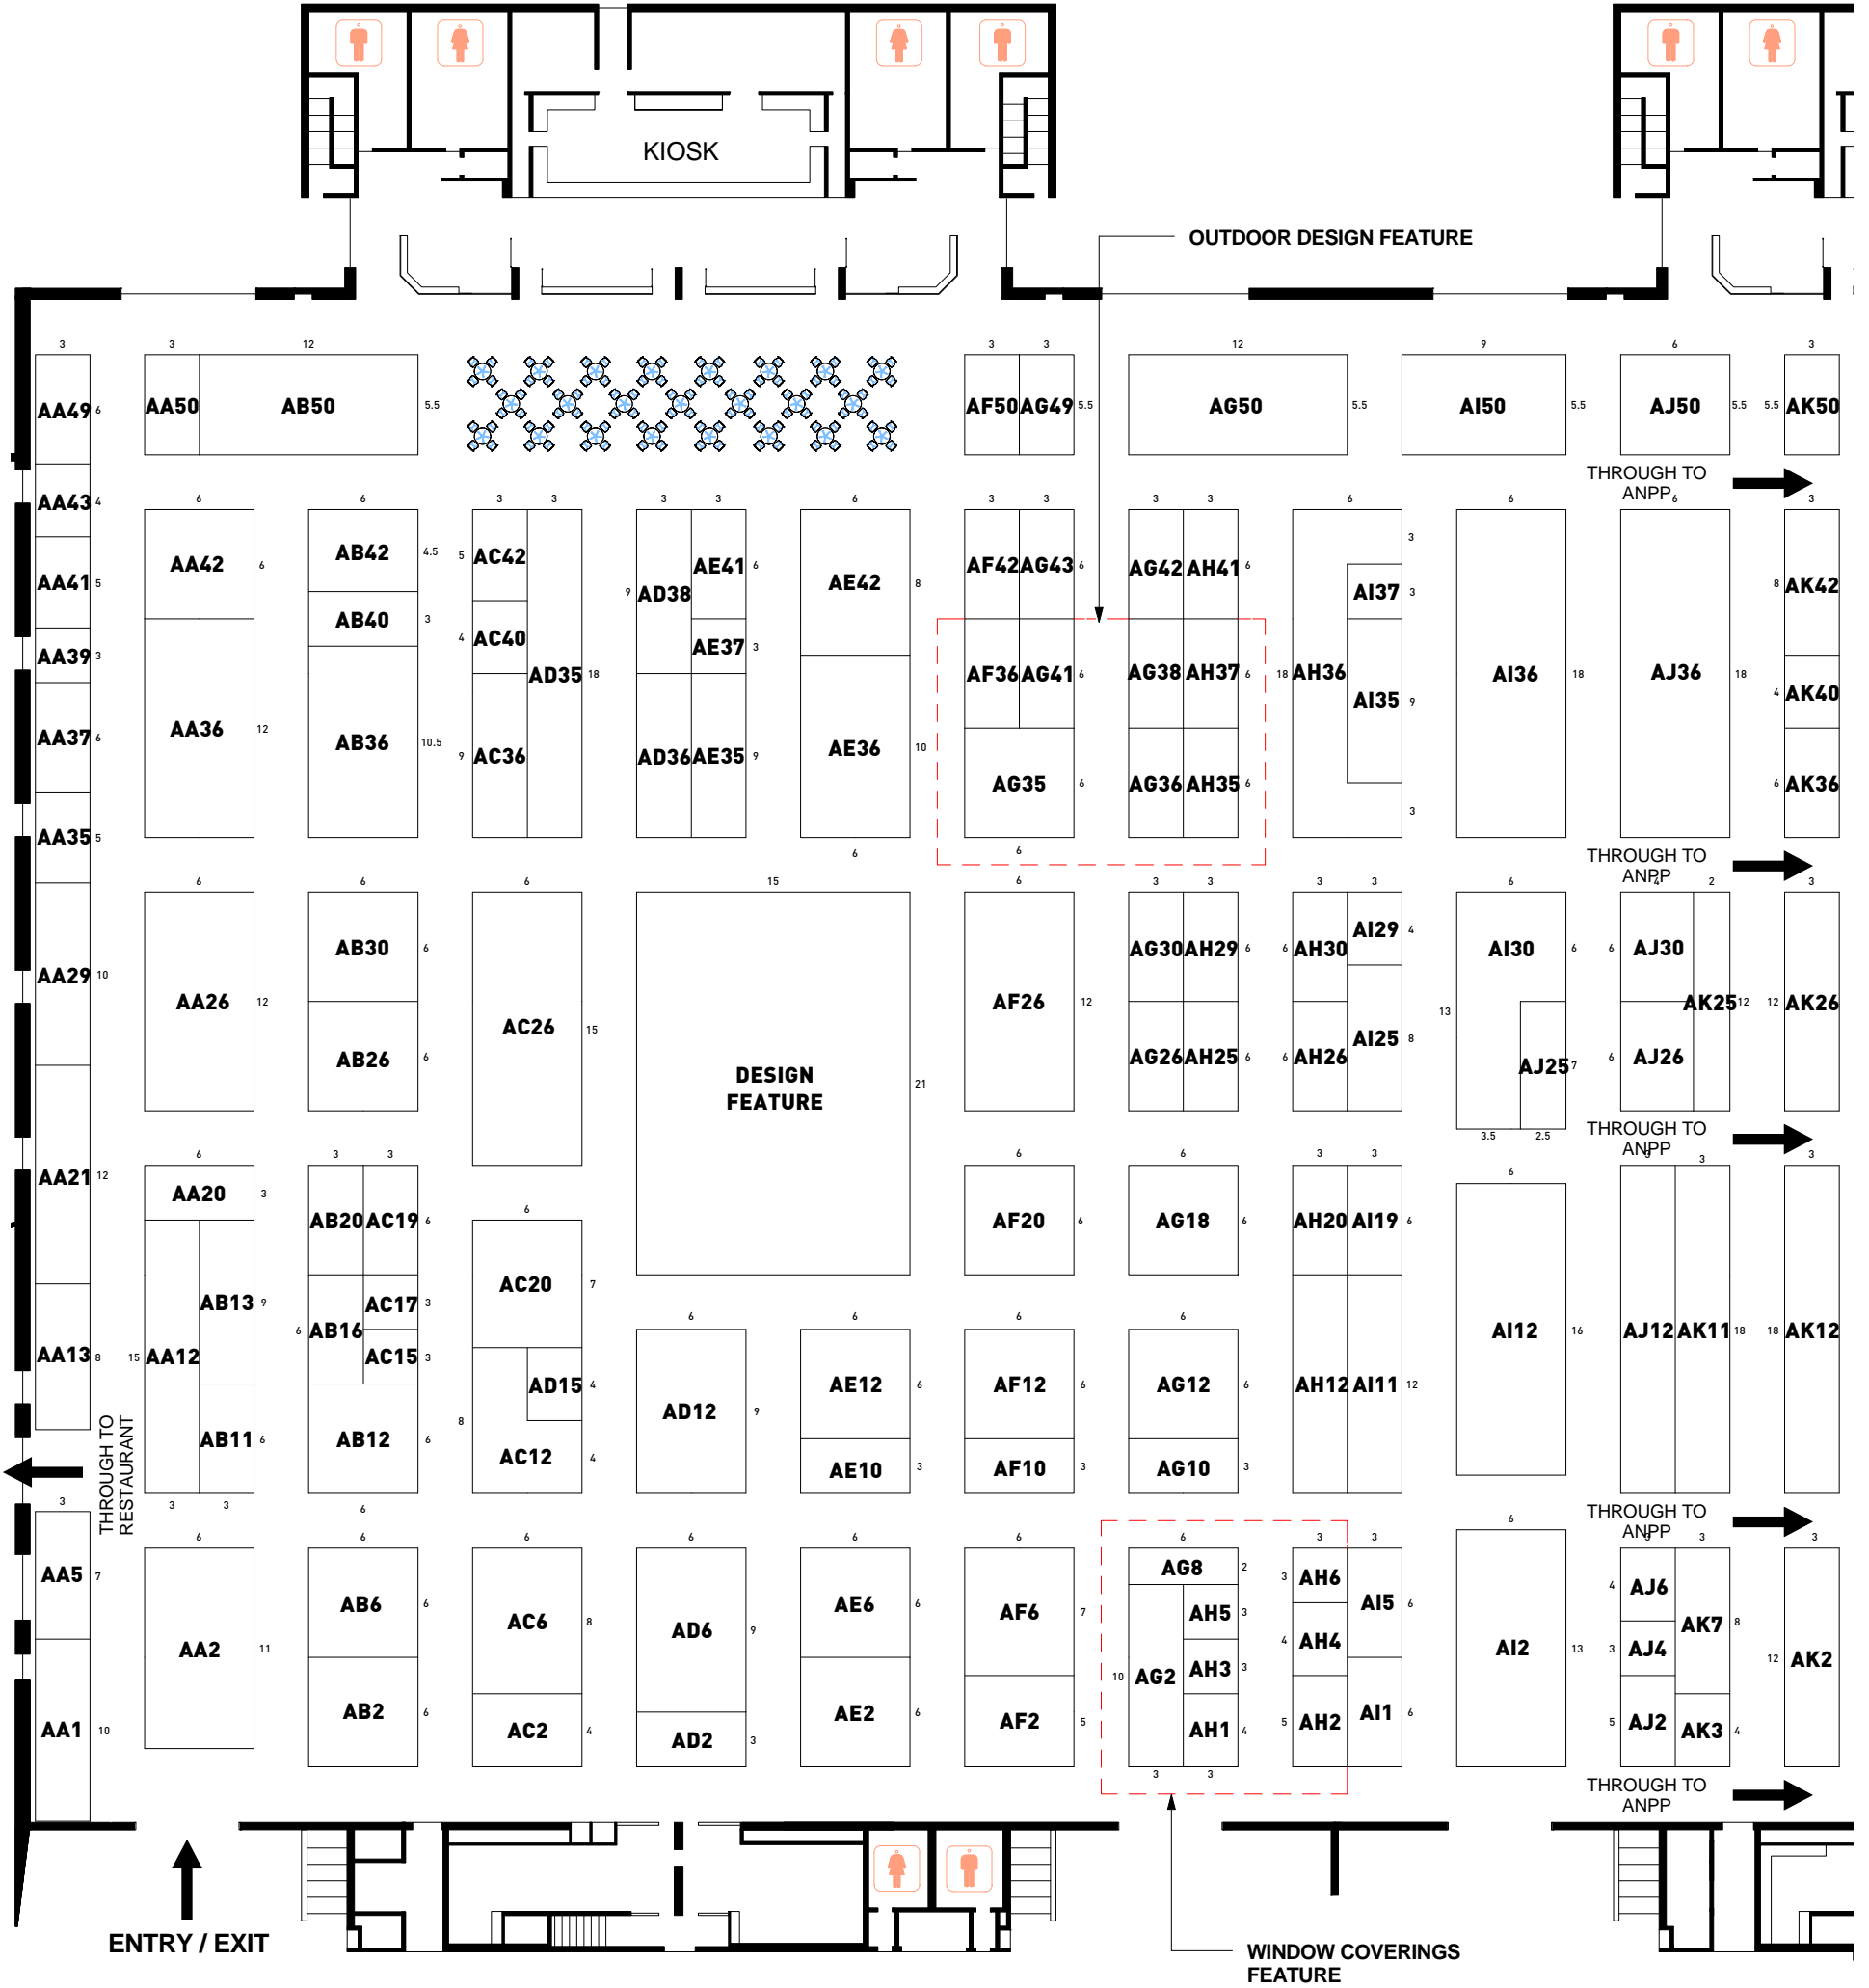

DECORATION + DESIGN 2010

15 - 18 JULY 2010
MELBOURNE EXHIBITION CENTRE

+DECORATION
+DESIGN MELBOURNE

DECORATION & DESIGN

+DECORATION
+DESIGN MELBOURNE

BAY - 1

BAY - 2

BAY - 3

BAY - 4

BAY - 5

BAY - 6

Stand Legend

Shaded areas on floor plan denote Sold Stands.